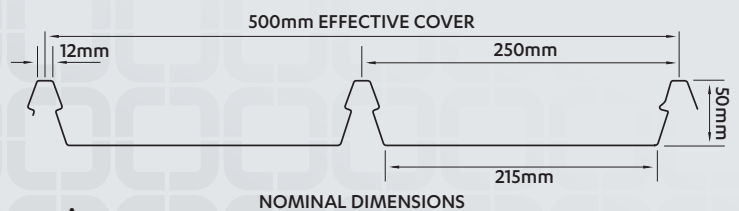

- Roof cladding down to a minimum pitch of 3°
- Vertical wall cladding installed over a drained cavity. Installation to supports at 600mm spans on buildings within the scope of NZS 3604
- Available in 0.55 BMT COLORSTEEL®