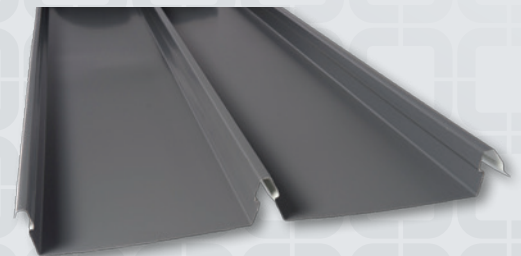

## A modern take on an eighteenth century standing seam roofing style

LEGACY has been specifically introduced to complement our EuroLine range of roofing products, with their unmistakable eighteenth century standing seam roofing style. It incorporates modern high strength roll forming technology to eliminate the need for supporting plywood substrate and is available in continuous lengths.

An architectural feature of this profile are the undulations in the wide flat pan, which can be expected in this type of roof profile.

LEGACY is a concealed clip fixed trough section roof and wall cladding suitable for:

- Roof cladding down to a minimum pitch of 3°
- Vertical wall cladding installed over a drained cavity. Installation to supports at 600mm spans on buildings within the scope of NZS 3604
- Available in 0.55 BMT COLORSTEEL®