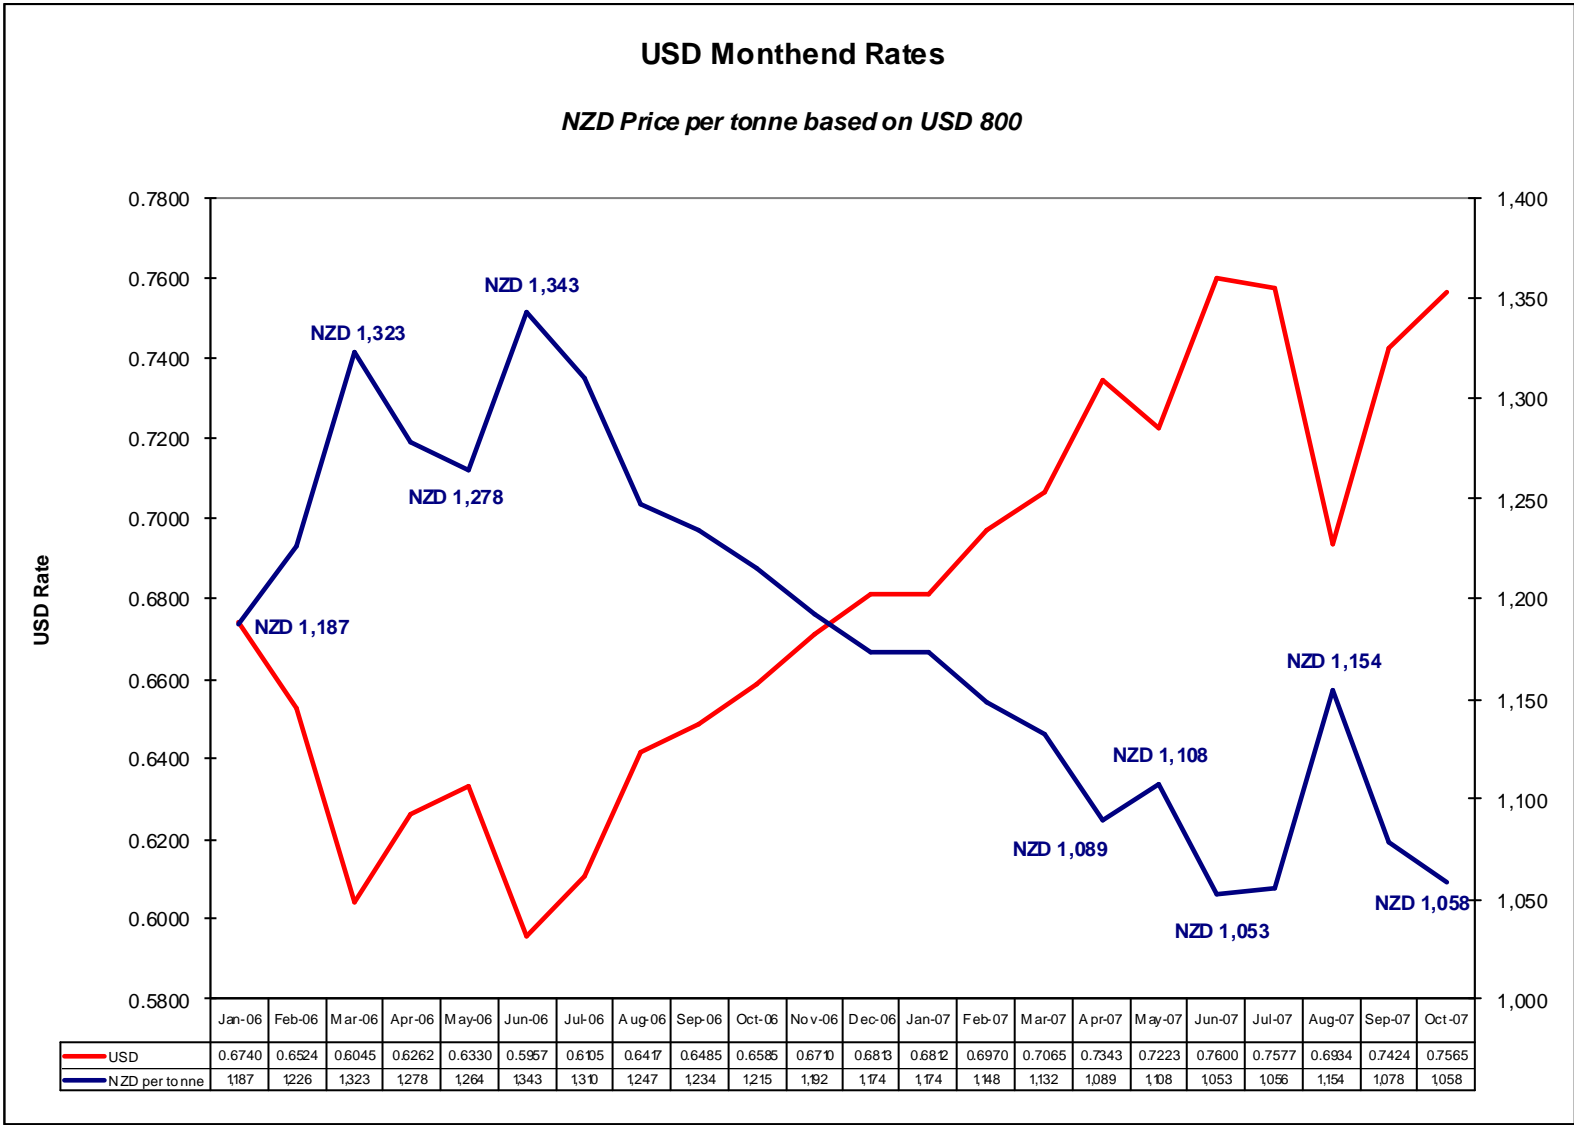

USD / NZD Cross Rate