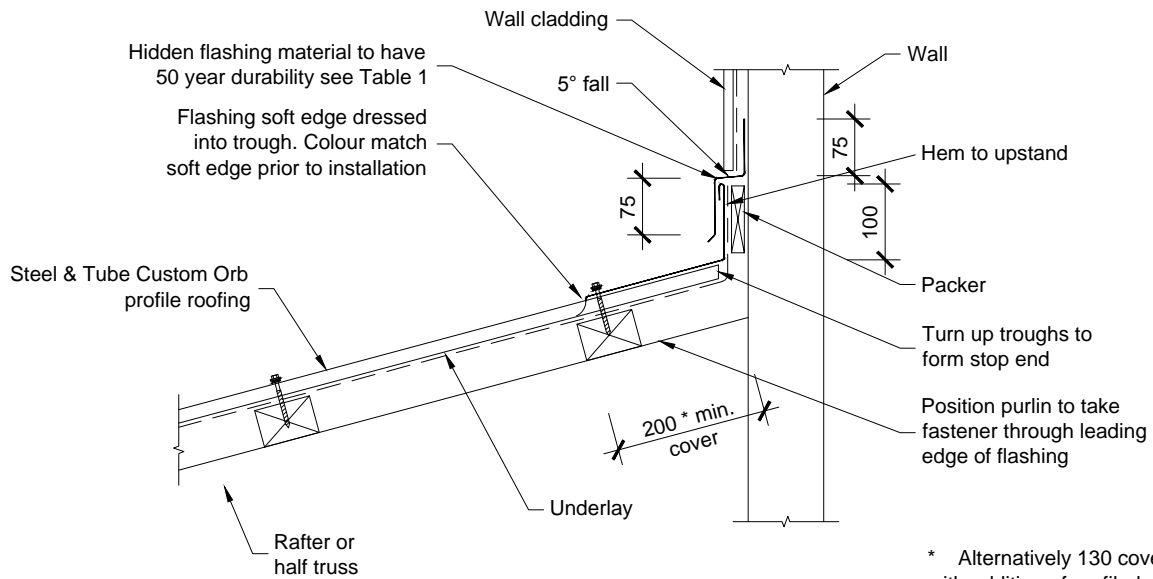

LOW / MEDIUM / HIGH WIND ZONES WHERE PITCH $\geq 10^\circ$

VERY HIGH WIND ZONES WHERE PITCH $\geq 10^\circ$
ALL WIND ZONES WHERE PITCH $< 10^\circ$

* Alternatively 130 cover with addition of profiled foam sealer above purlin line

corb_custom_orb-head_apron

Custom Orb Head Apron Flashing
Cross Section

All dimensions in millimetres
Scale 1:10
16/01/12