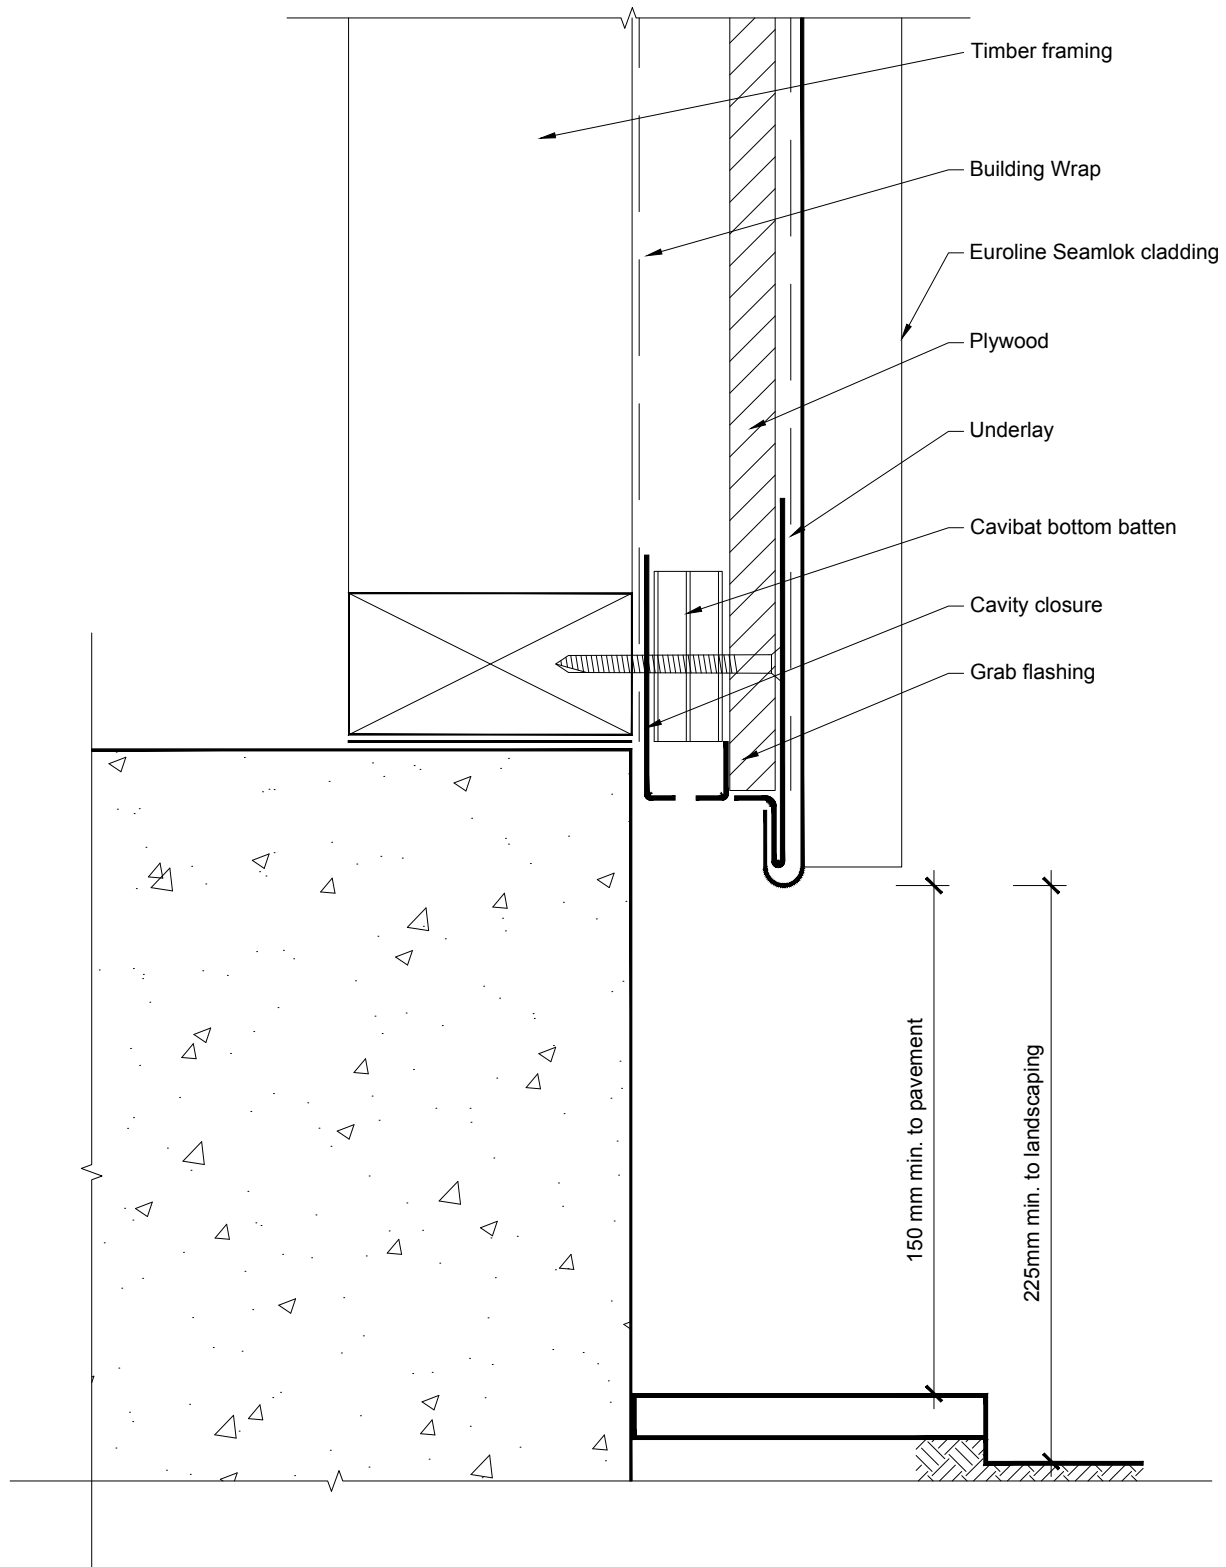

# Euroline Vertical Cladding

RA09

Legacy file: euro-18\_clad\_wal\_lwr

## Euroline Cladding Wall Lower End Detail

All dimensions in millimetres Scale 1:2  
euro\_euroline\_wall-jctn-wall-foun3  
Version: 1.00  
euroline\_wall.dwg  
9 August 2010