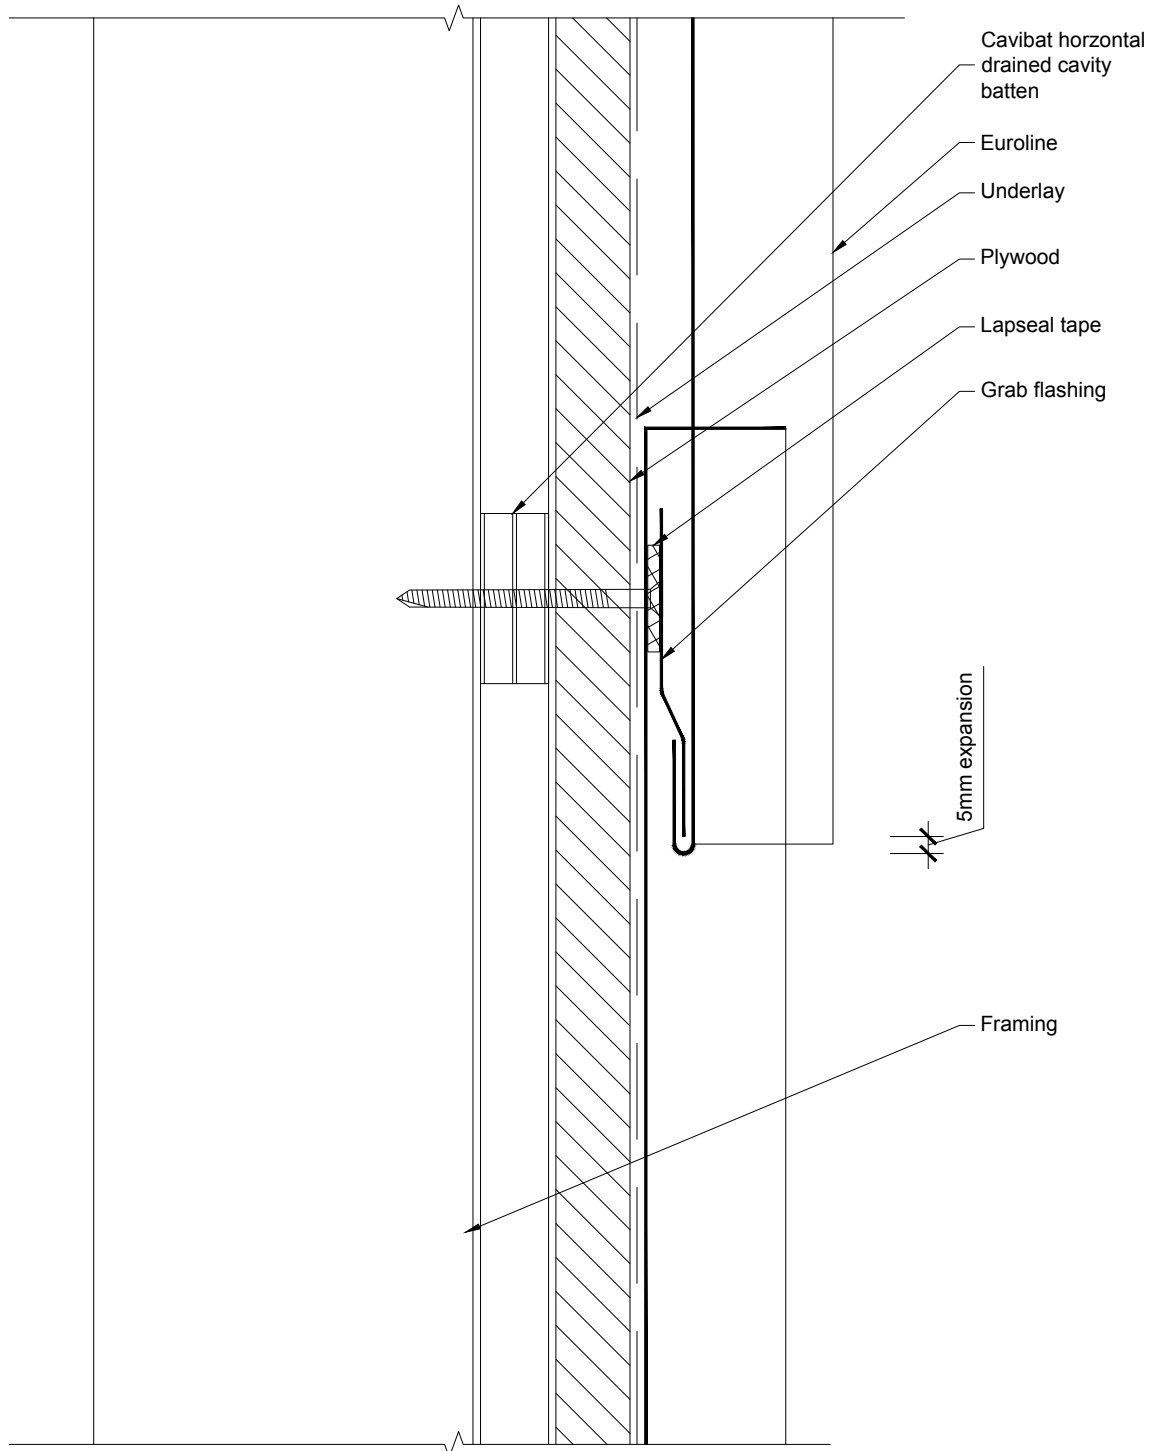

# Euroline Vertical Cladding

RA26

Legacy file: euro-01\_ridge

## Euroline Seamlok Vertical Cladding End Lap Detail

All dimensions in millimetres Scale 1:2

euro\_euroline\_wall-slok-vclad-endlap

Version: 1.00

euroline\_wall.dwg

9 August 2010