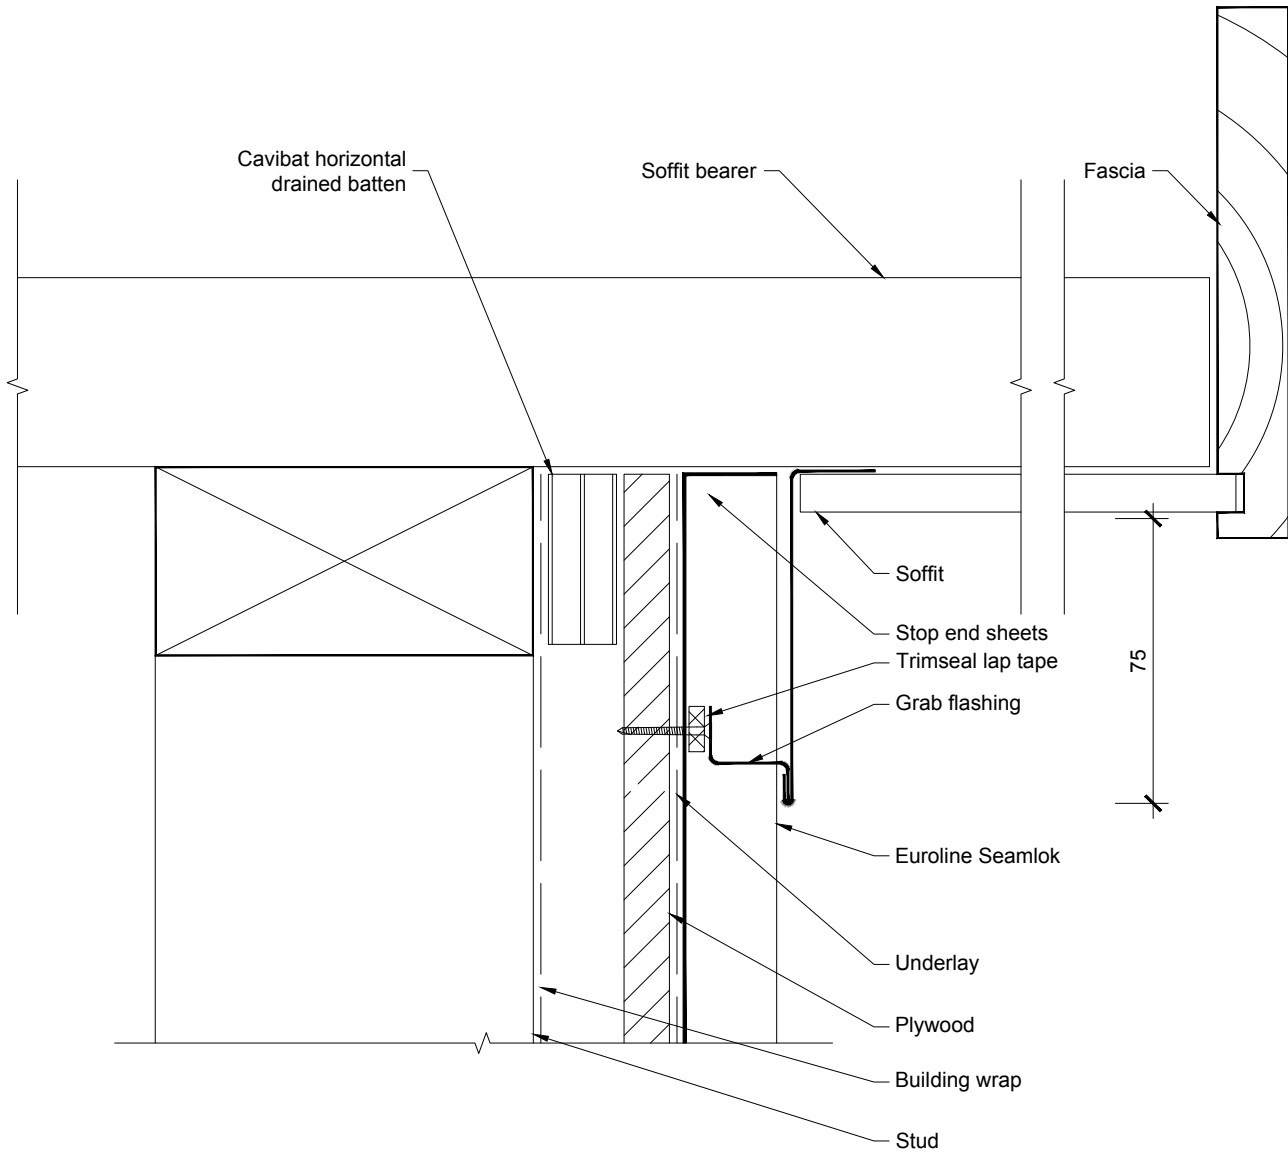

# Euroline Vertical Cladding

RA28

Legacy file: euro-01\_ridge

## Euroline Soffit Detail Cross Section

All dimensions in millimetres      Scale 1:2  
euro\_euroline\_wall-soffit  
Version: 1.00  
euroline\_wall.dwg  
9 August 2010

© 2010 . The copyright of this document is the property of Steel & Tube Holdings Limited and shall not be reproduced, copied, loaned or disposed of directly, or indirectly, nor used for any purpose other than that for which it is specifically furnished without prior consent.