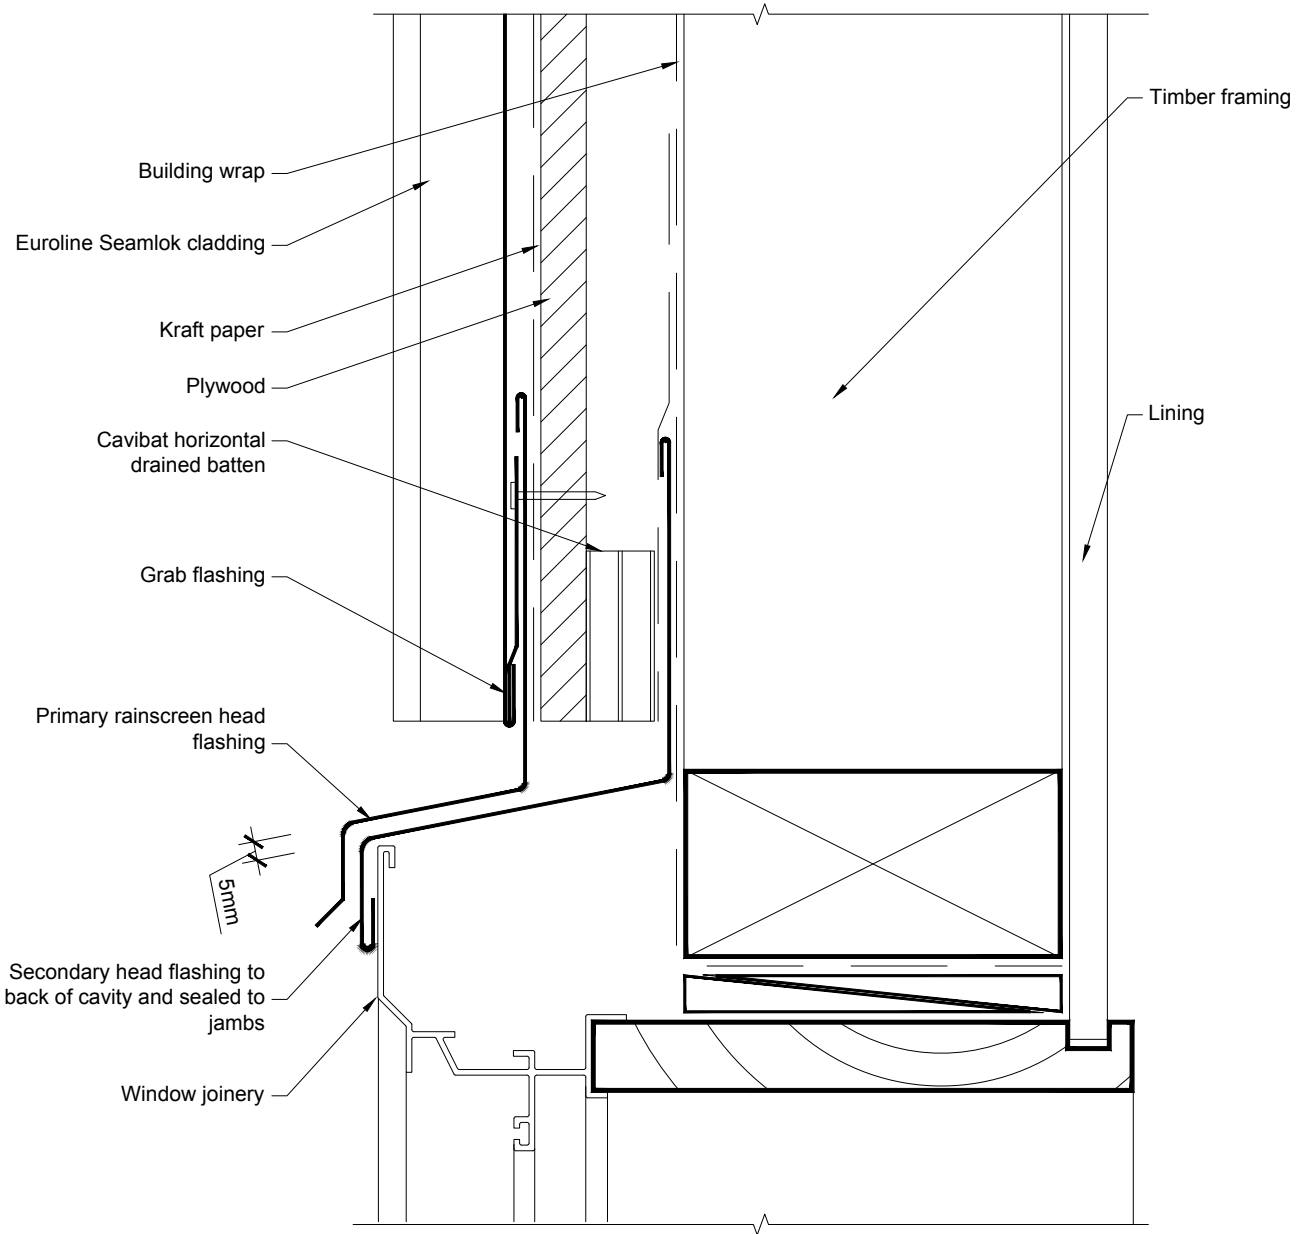

# Euroline Vertical Cladding

RA31

Legacy file: euro-15\_clad\_win\_head

## Euroline Cladding Window Head Detail

All dimensions in millimetres Scale 1:2

euro\_euroline\_wall-wind-alum-head

Version: 1.00

euroline\_wall.dwg

9 August 2010