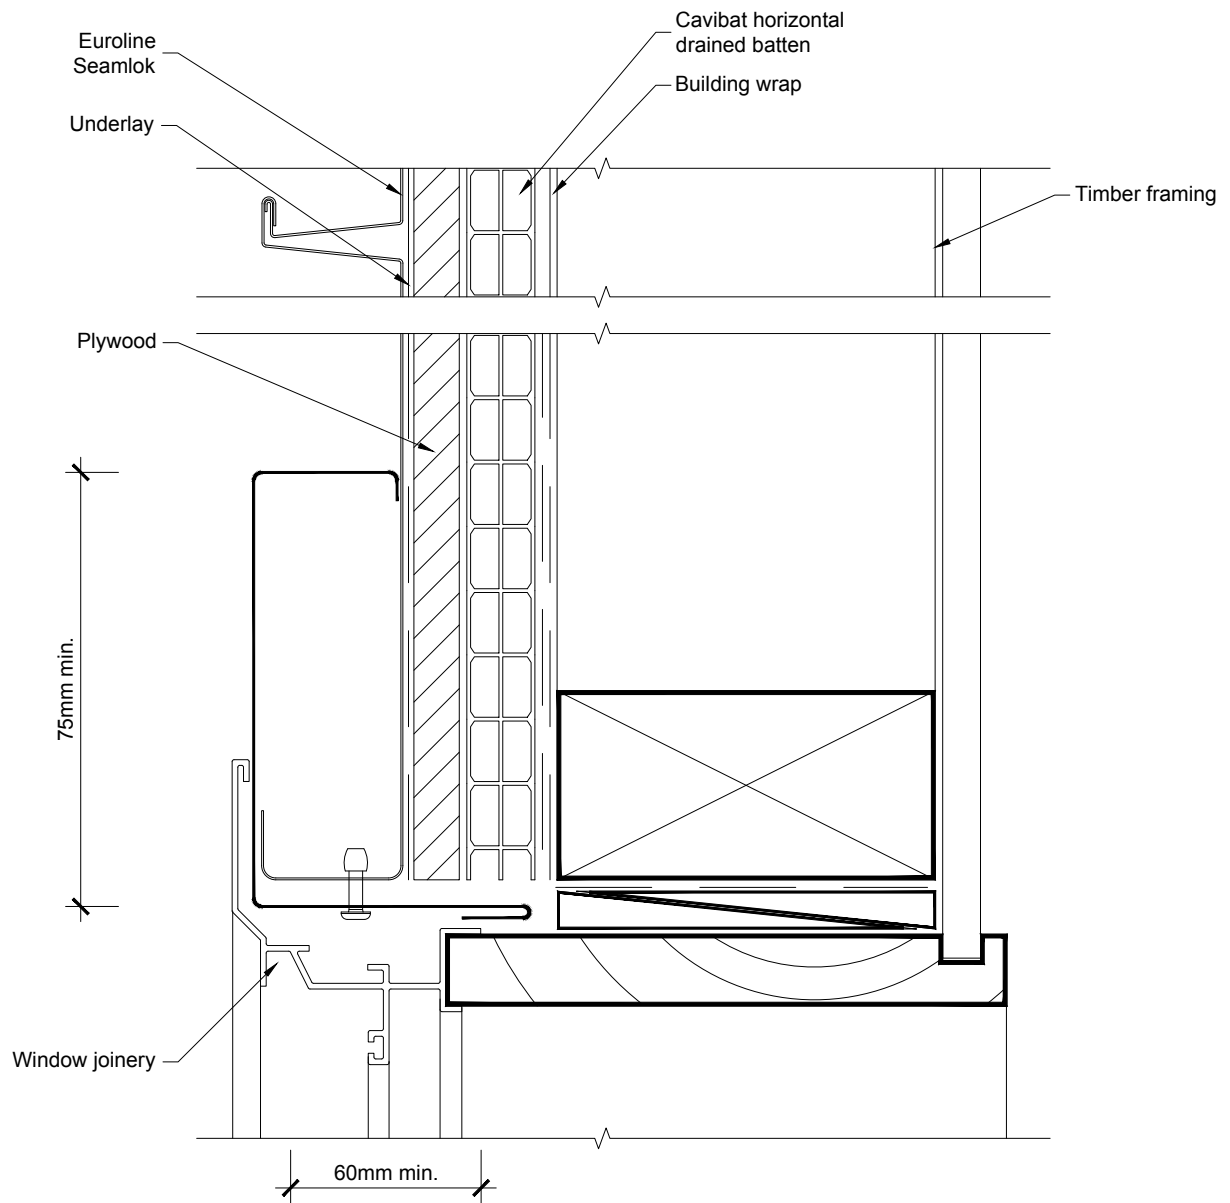

Euroline Vertical Cladding

RA32

Legacy file: euro-16_clad_win_jamb

Euroline Vertical Cladding Window Jamb Detail Cross Section

All dimensions in millimetres Scale 1:2
euro_euroline_wall-wind-alum-jamb
Version: 1.00
euroline_wall.dwg
9 August 2010