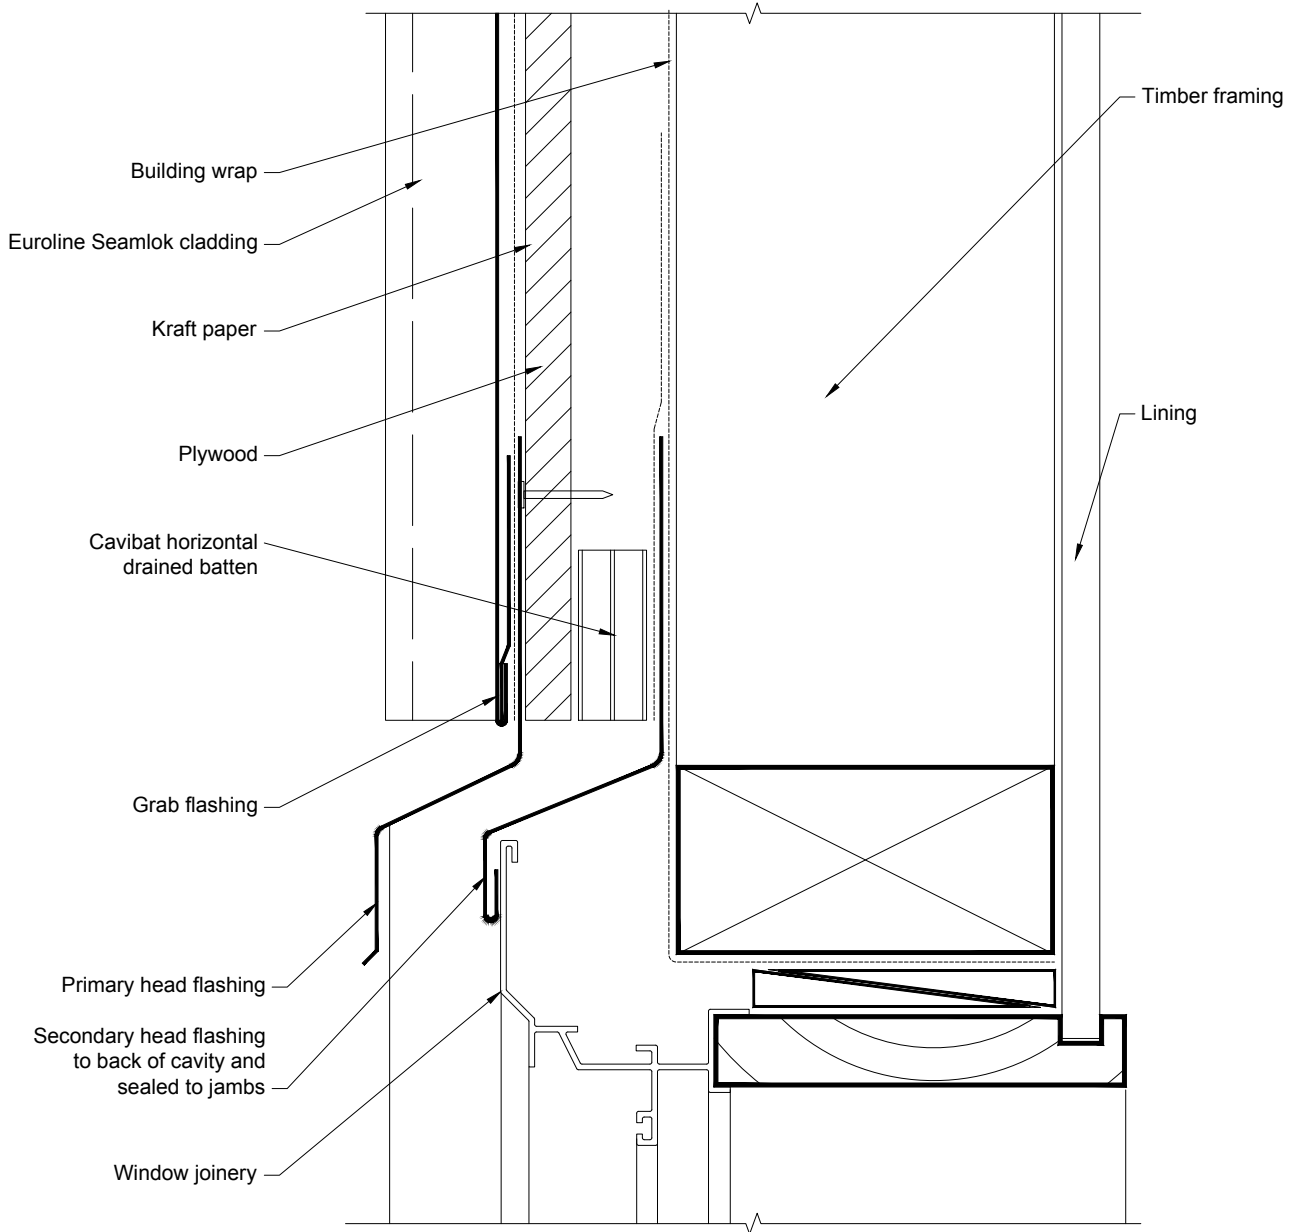

Euroline Vertical Cladding

RA34

Legacy file: euro-15_clad_win_head

Euroline Vertical Cladding Standard Window Head Detail Recessed - Cross Section

All dimensions in millimetres Scale 1:2
euro_euroline_wall-wind-rec-head
Version: 1.00
euroline_wall.dwg
9 August 2010